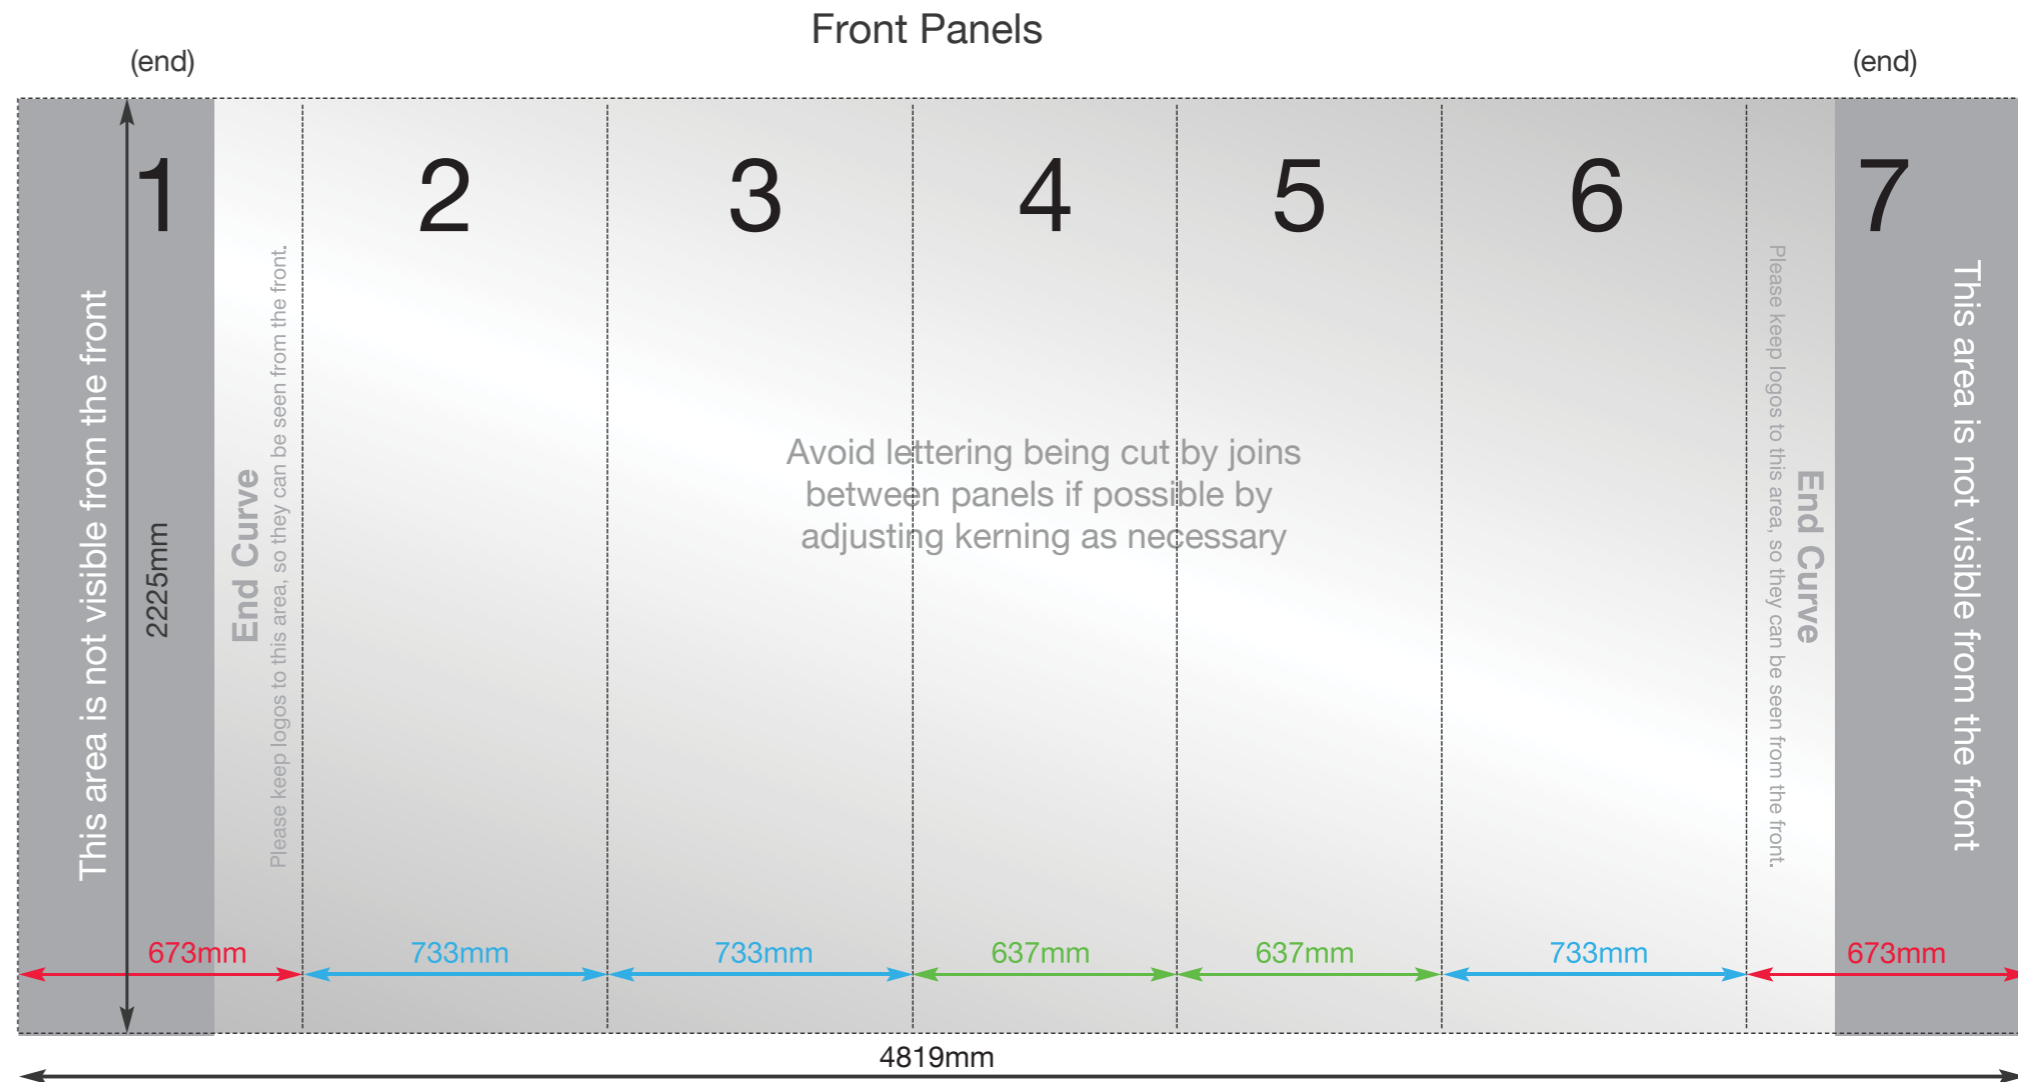

# 3x5 Left Handed L-Shaped Pop-up Graphic Specification

## Other products available

Contact us on 01473 601234 [www.bmsimaging.co.uk](http://www.bmsimaging.co.uk)

- Overall graphic area  
 2225mm x 4819mm  
 N.B. as approximately **66%** of the (end) curve panel width may be concealed from view - position text and image accordingly
- Overall finished print size  
 2225mm x 4819mm  
 (7 panels)  
 Curved Panels: 637 (w) mm  
 Straight Panels: 733 (w) mm  
 D-end Panels: 673 (w) mm