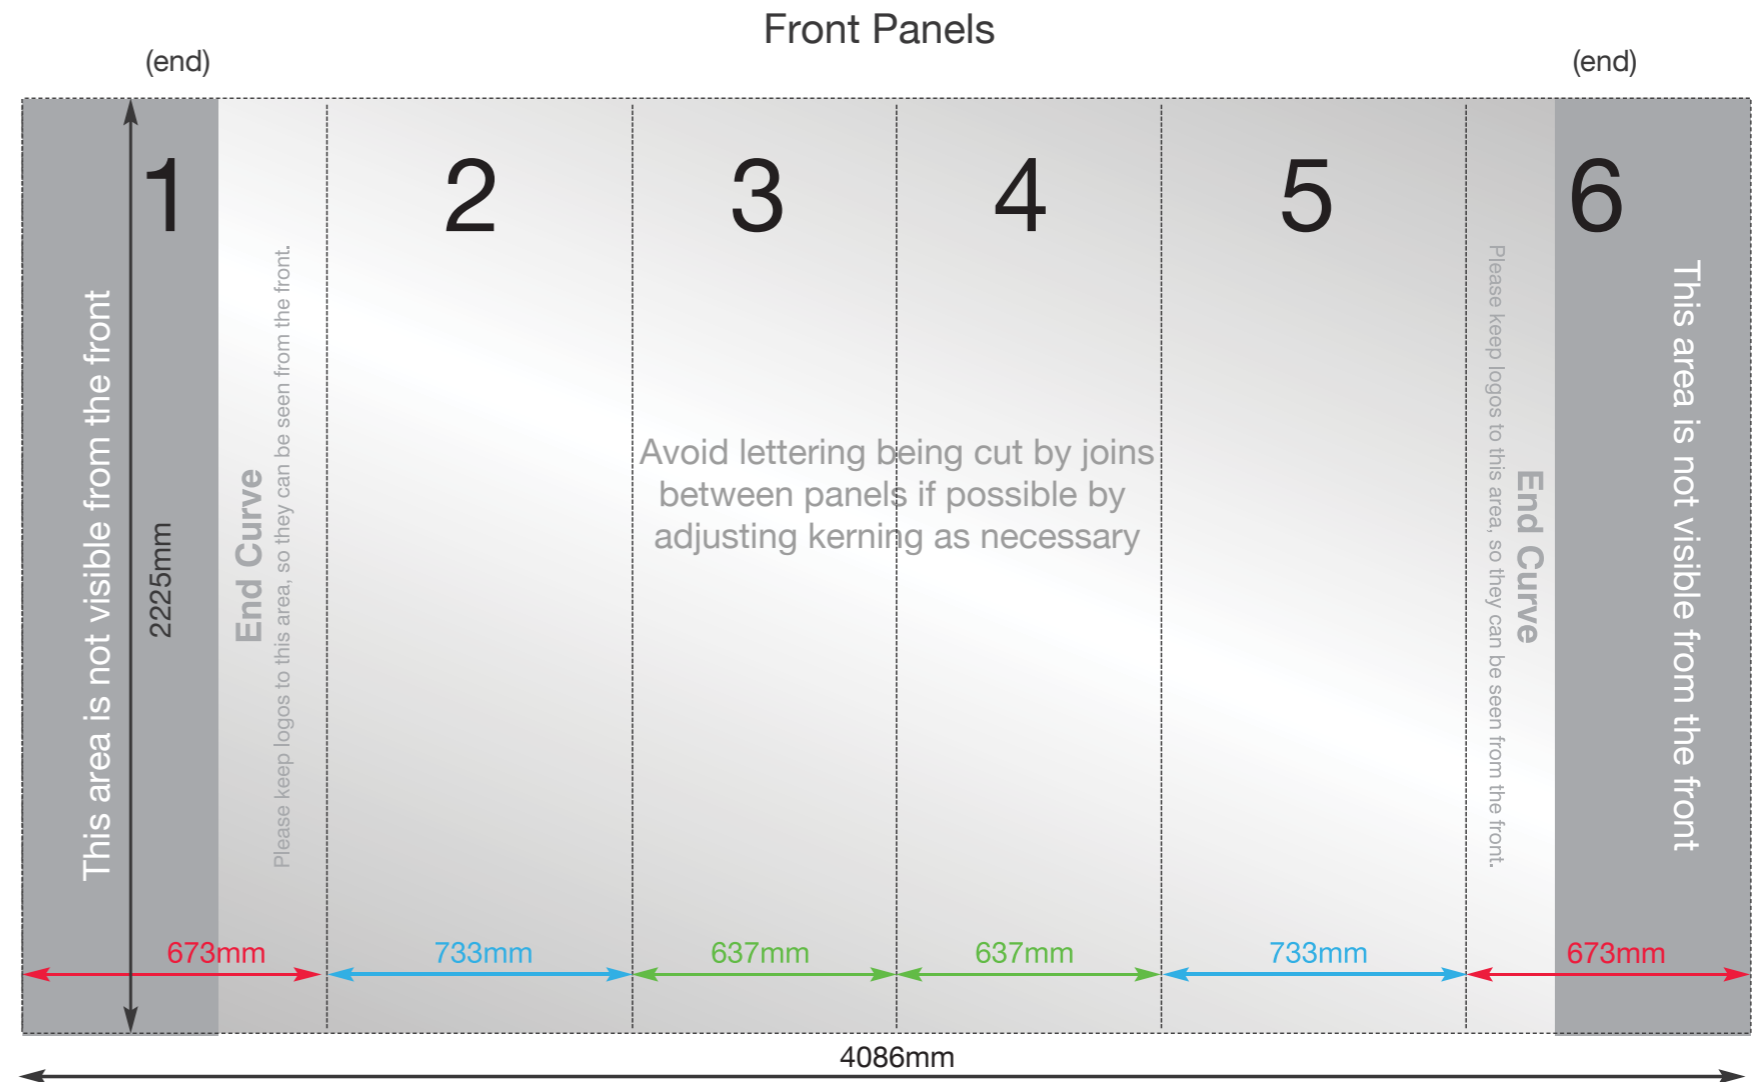

3x4 L-Shaped Graphic Specification

Other products available

Contact us on 01473 601234 www.bmsimaging.co.uk

- Overall graphic area
 2225mm x 4086mm
 N.B. as approximately **66%** of the (end) curve panel width may be concealed from view - position text and image accordingly
- Overall finished print size
 2225mm x 4086mm
 (6 panels)
 Curved Panels: 637 (w) mm
 Straight Panels: 733 (w) mm
 D-end Panels: 673 (w) mm