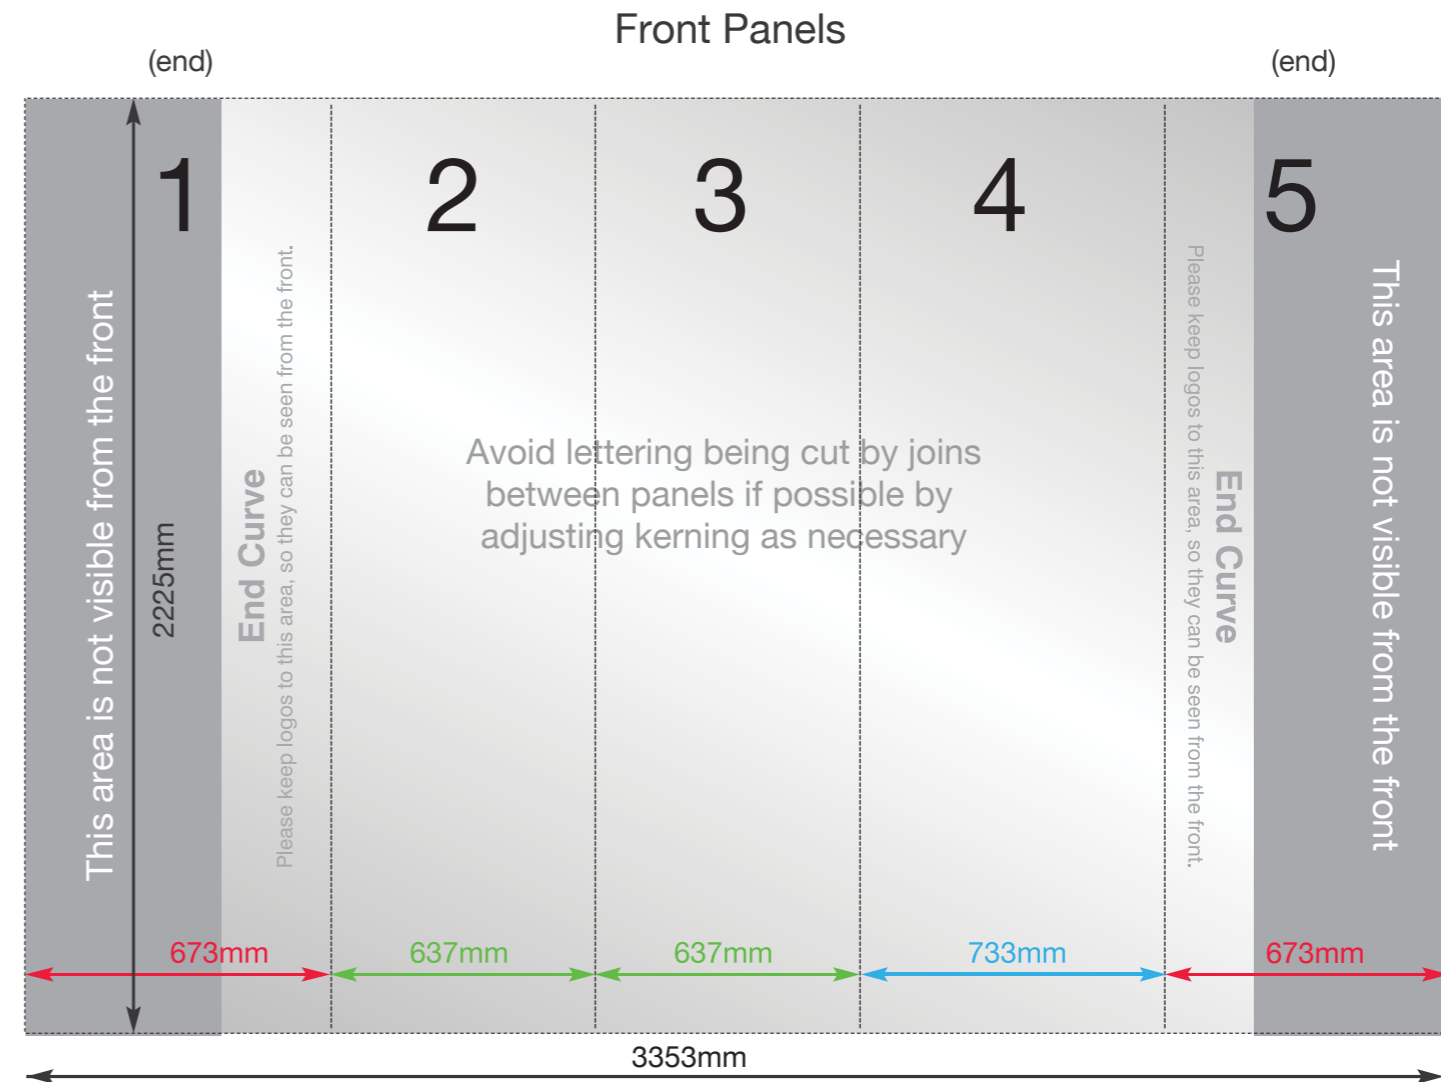

# 3x3 Right Handed L-Shaped Pop-up Graphic Specification

## Other products available

Contact us on 01473 601234 [www.bmsimaging.co.uk](http://www.bmsimaging.co.uk)

- Overall graphic area  
2225mm x 3353mm  
N.B. as approximately **66%** of the (end) curve panel width may be concealed from view - position text and image accordingly
- Overall finished print size  
2225mm x 3353mm  
(5 panels)  
Curved Panels: 637 (w) mm  
Straight Panels: 733 (w) mm  
D-end Panels: 673 (w) mm